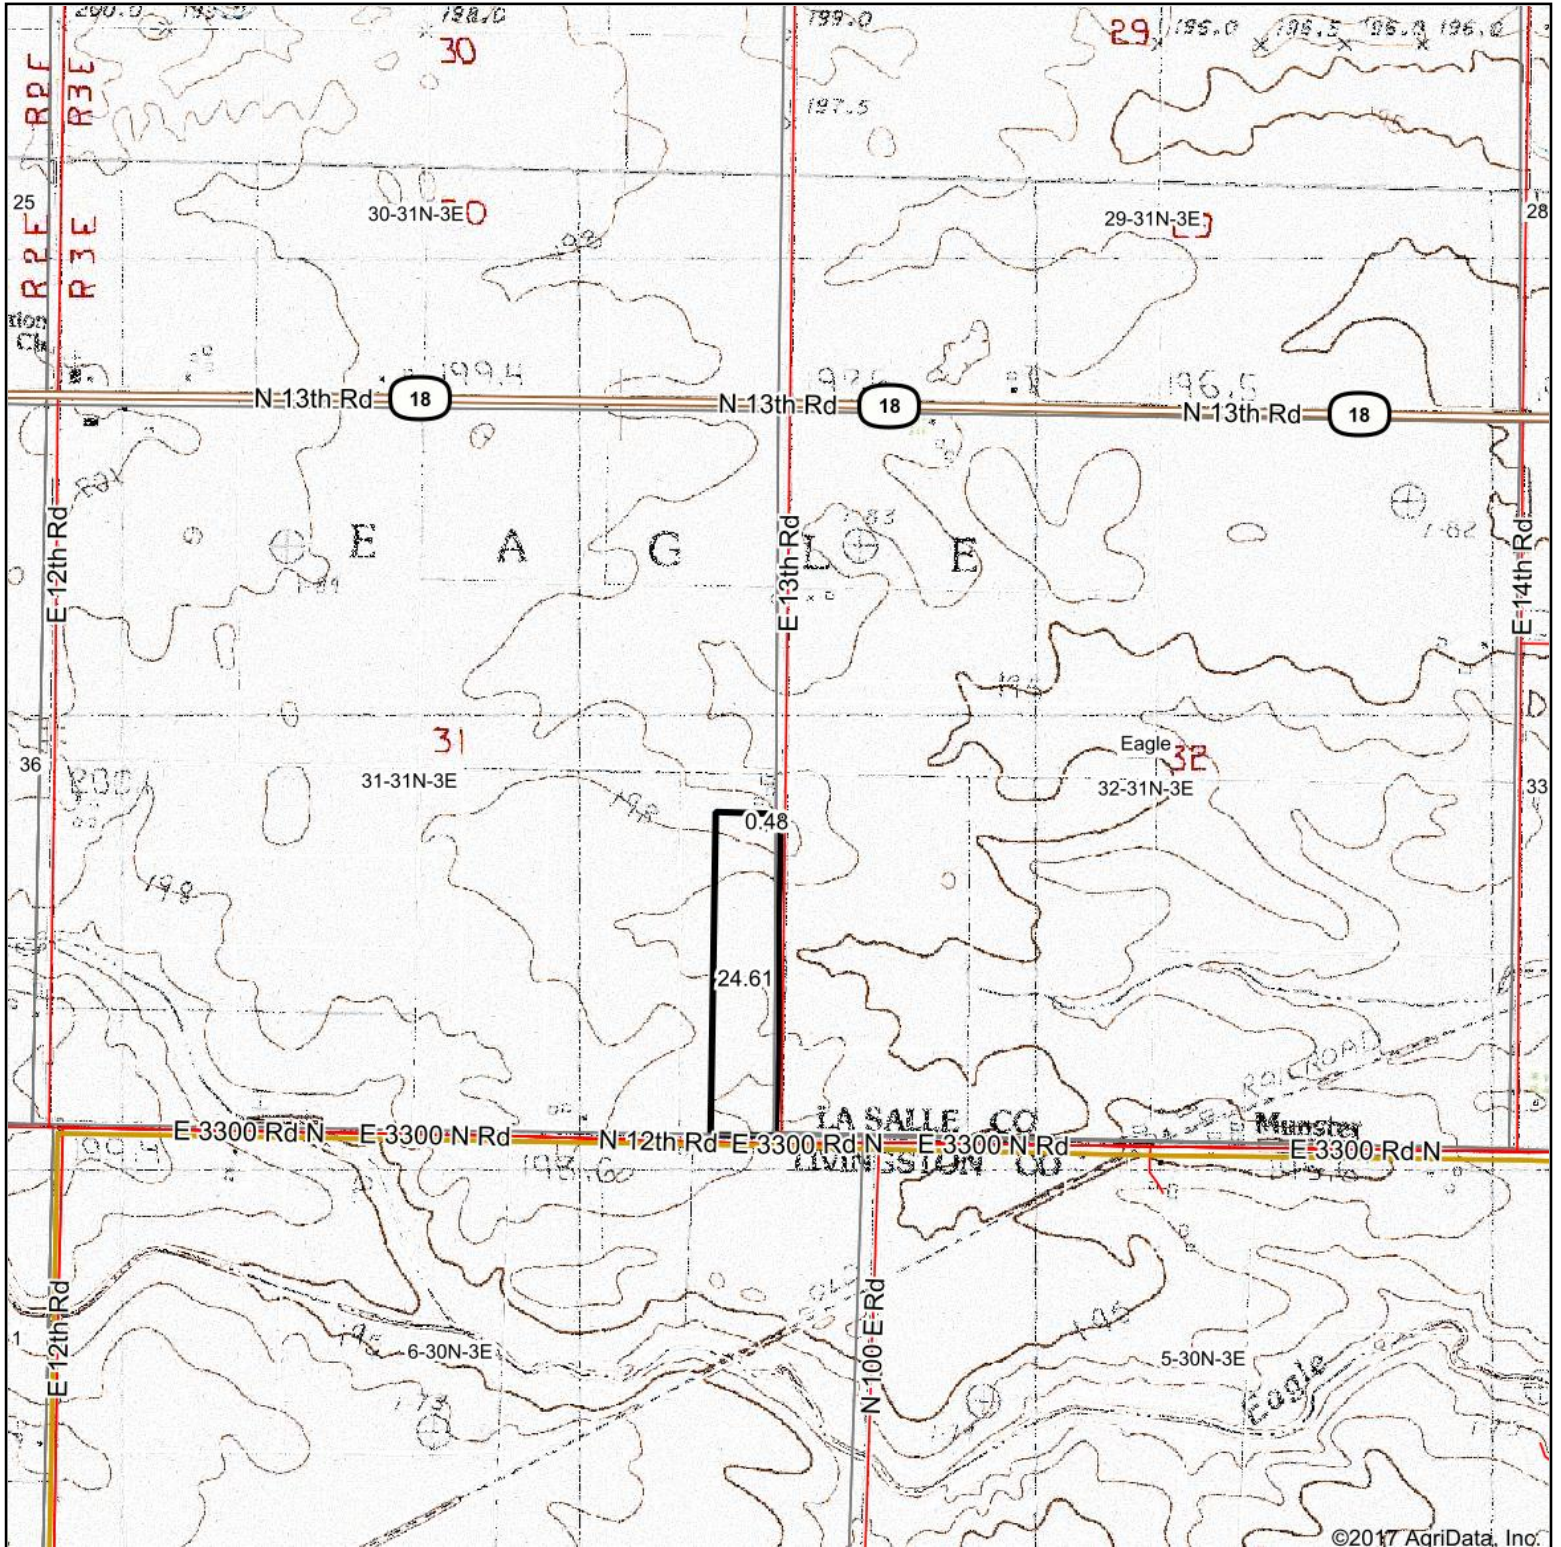

Topography Map

©2017 AgriData, Inc.

map center: 41° 6' 47.34, -88° 54' 44.75

32-31N-3E
La Salle County
Illinois

11/24/2017

Maps Provided By:

CUSTOMIZED ONLINE MAPPING
© AgriData, Inc. 2017 www.AgriDataInc.com