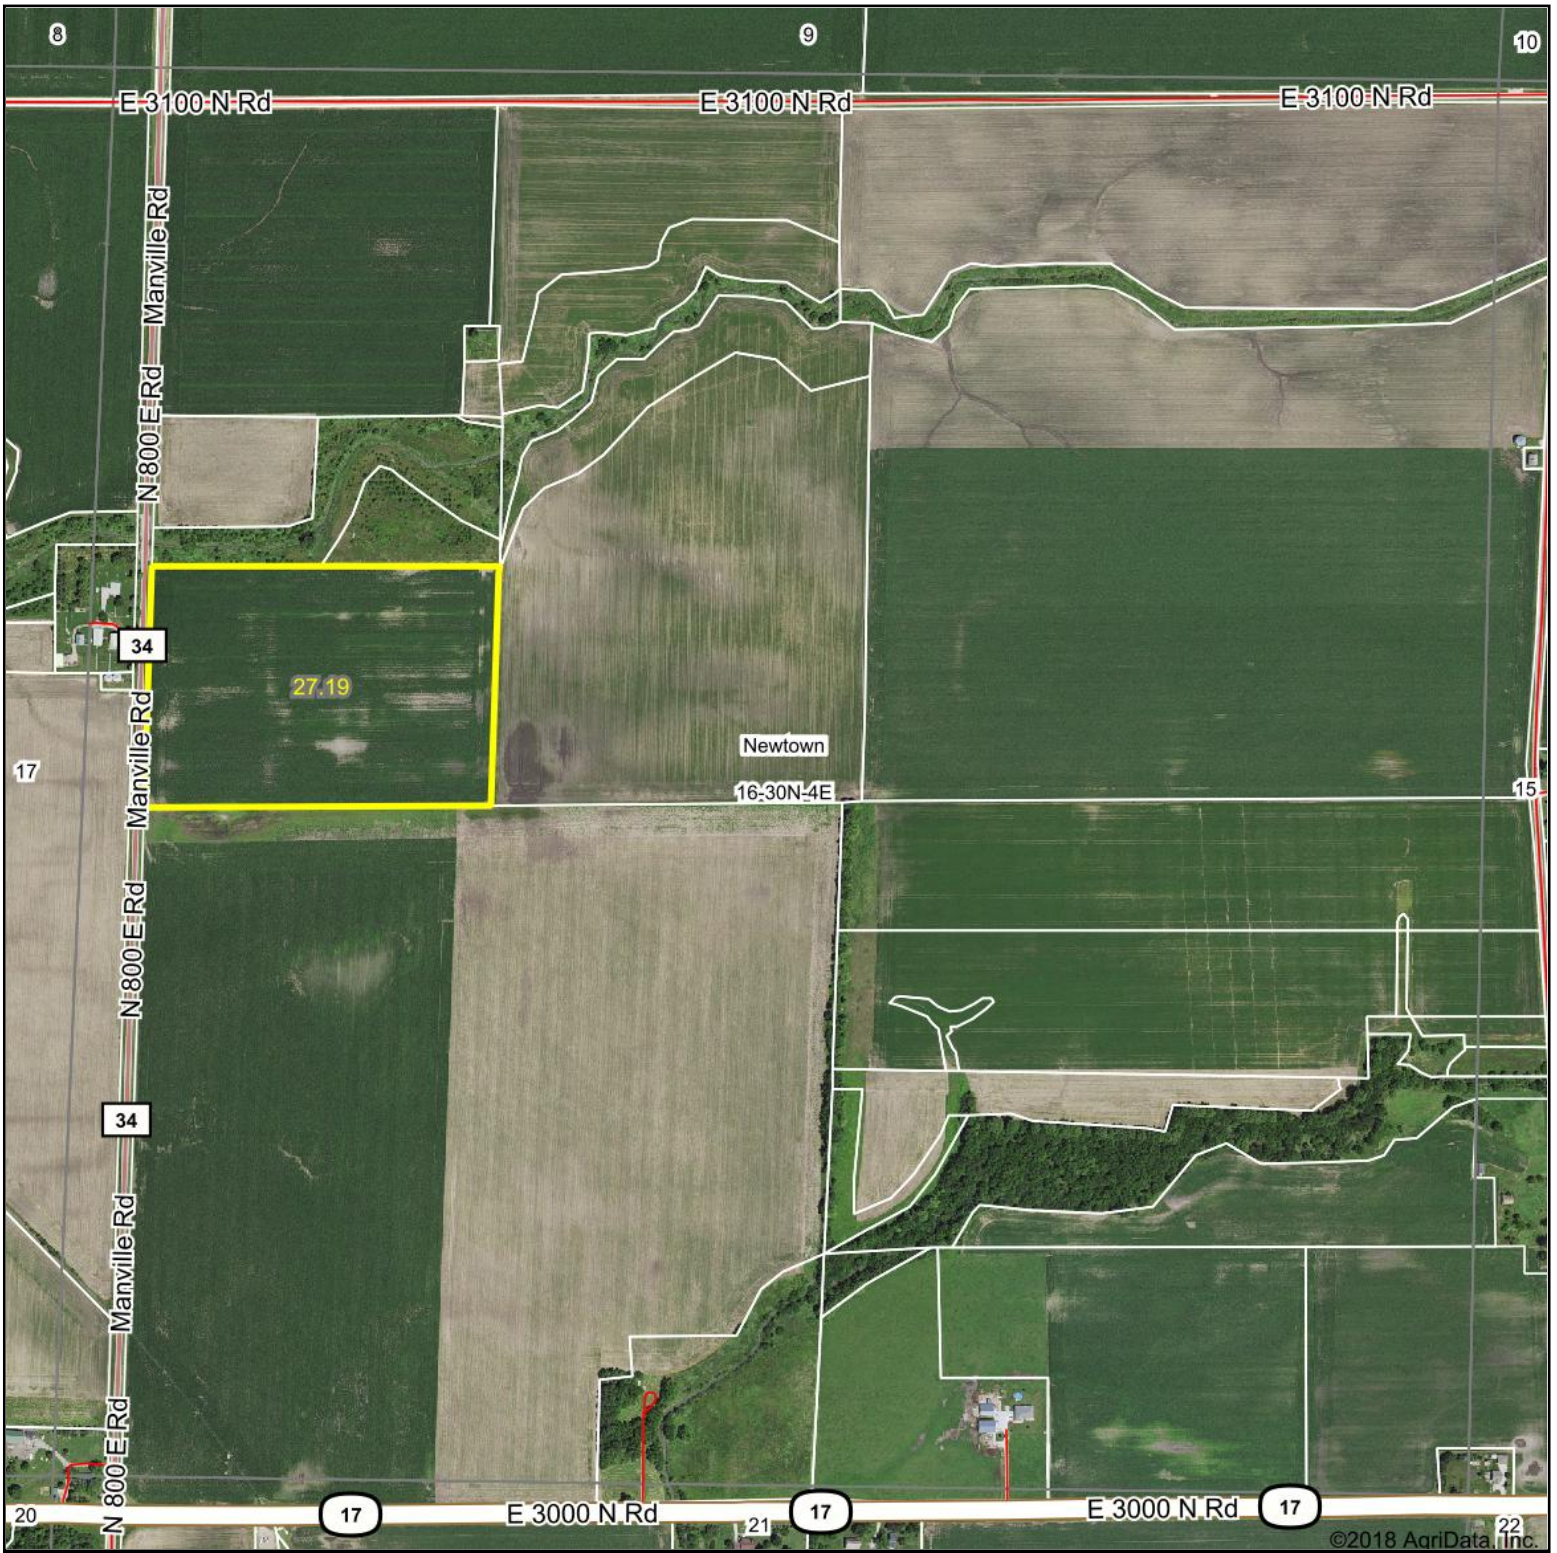

# Aerial Map

map center: 41° 4' 11.09, -88° 46' 1.88

**16-30N-4E**  
**Livingston County**  
**Illinois**

10/1/2018

Maps Provided By:  
  
CUSTOMIZED ONLINE MAPPING  
© Agridata, Inc. 2018 www.AgridataInc.com