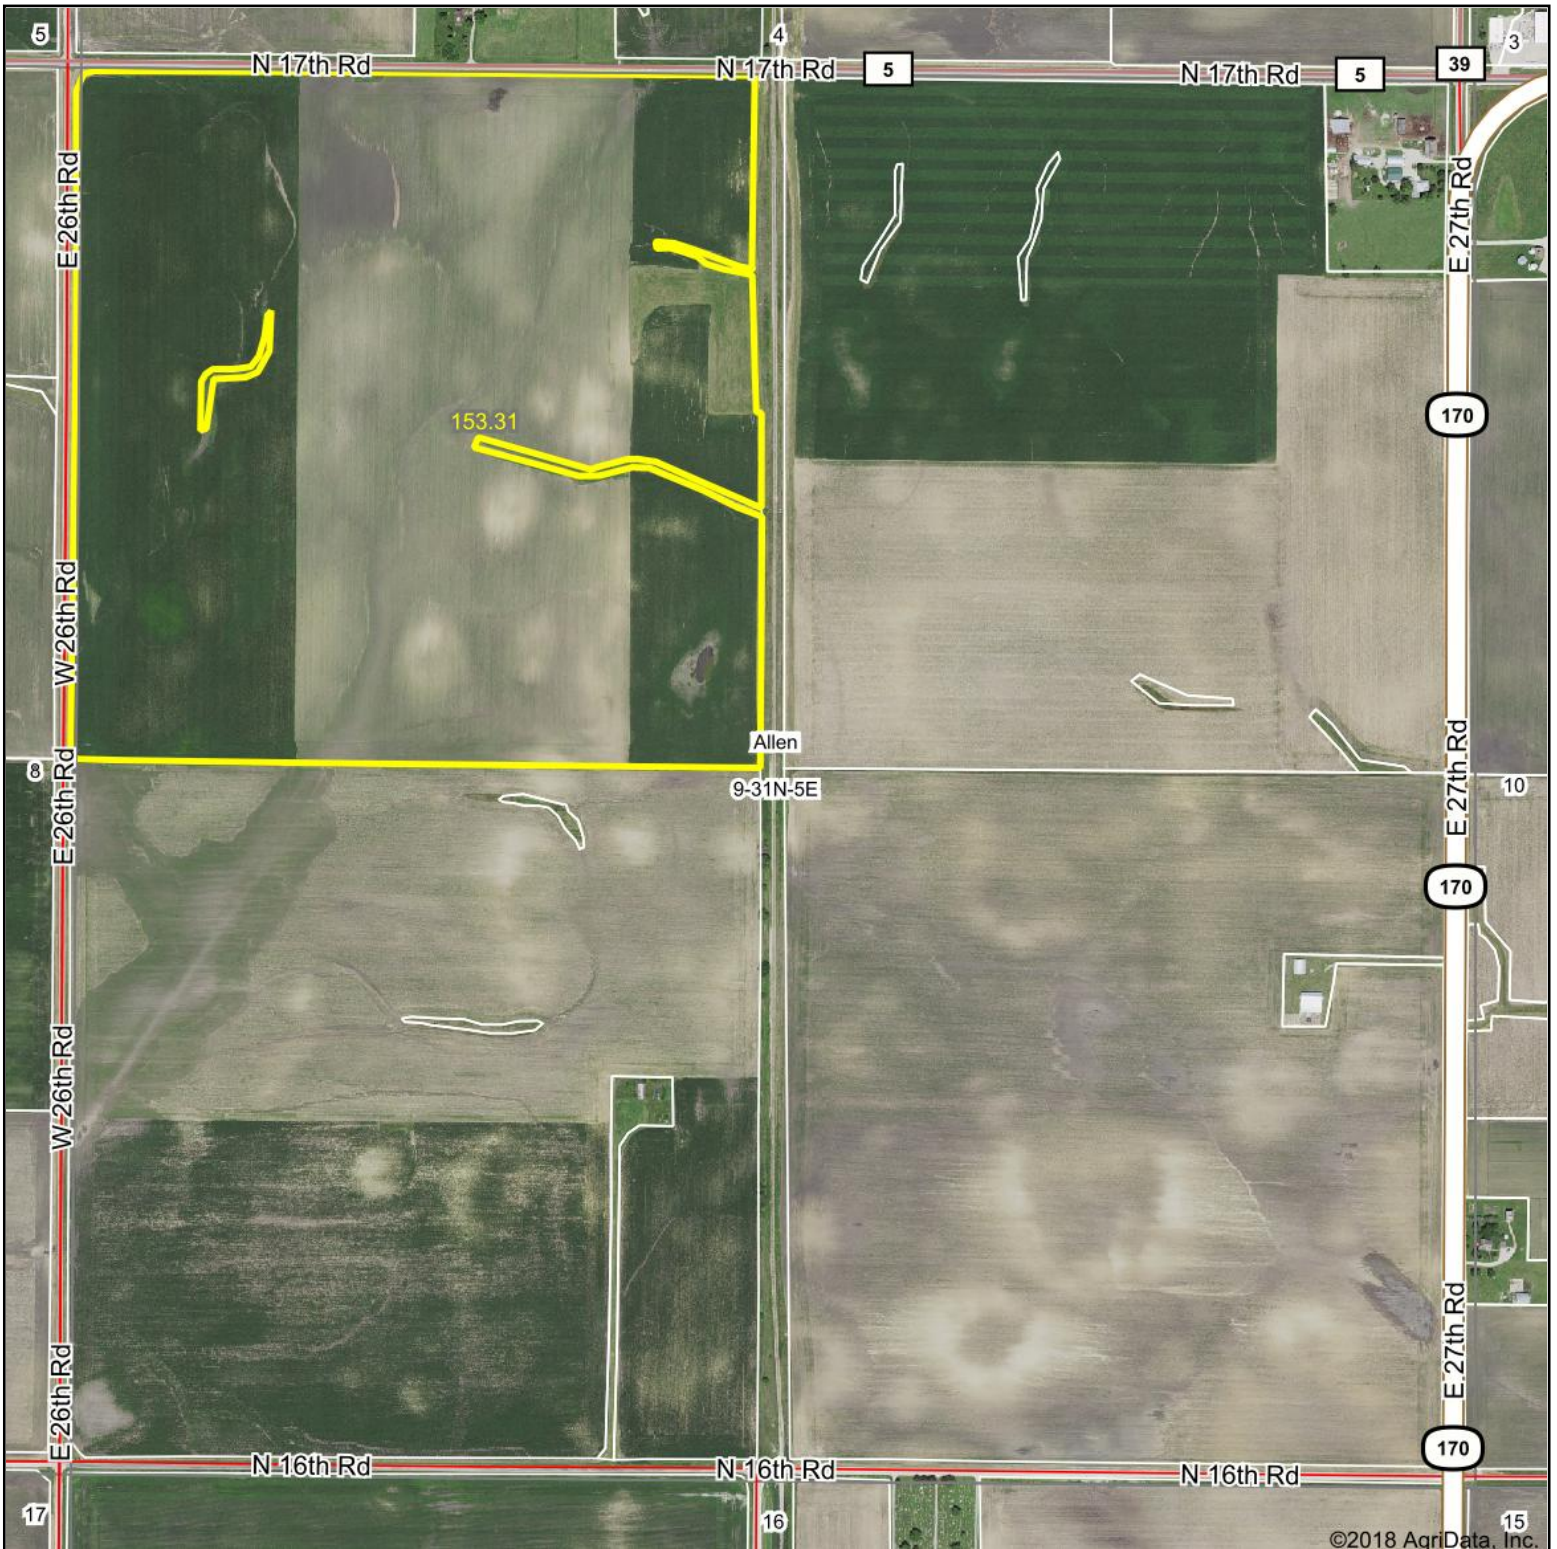

Aerial Map

©2018 AgriData, Inc.

map center: 41° 10' 22.74, -88° 39' 15.18

Maps Provided By:

CUSTOMIZED ONLINE MAPPING
© AgriData, Inc. 2018 www.AgriDataInc.com

9-31N-5E
La Salle County
Illinois

10/6/2018