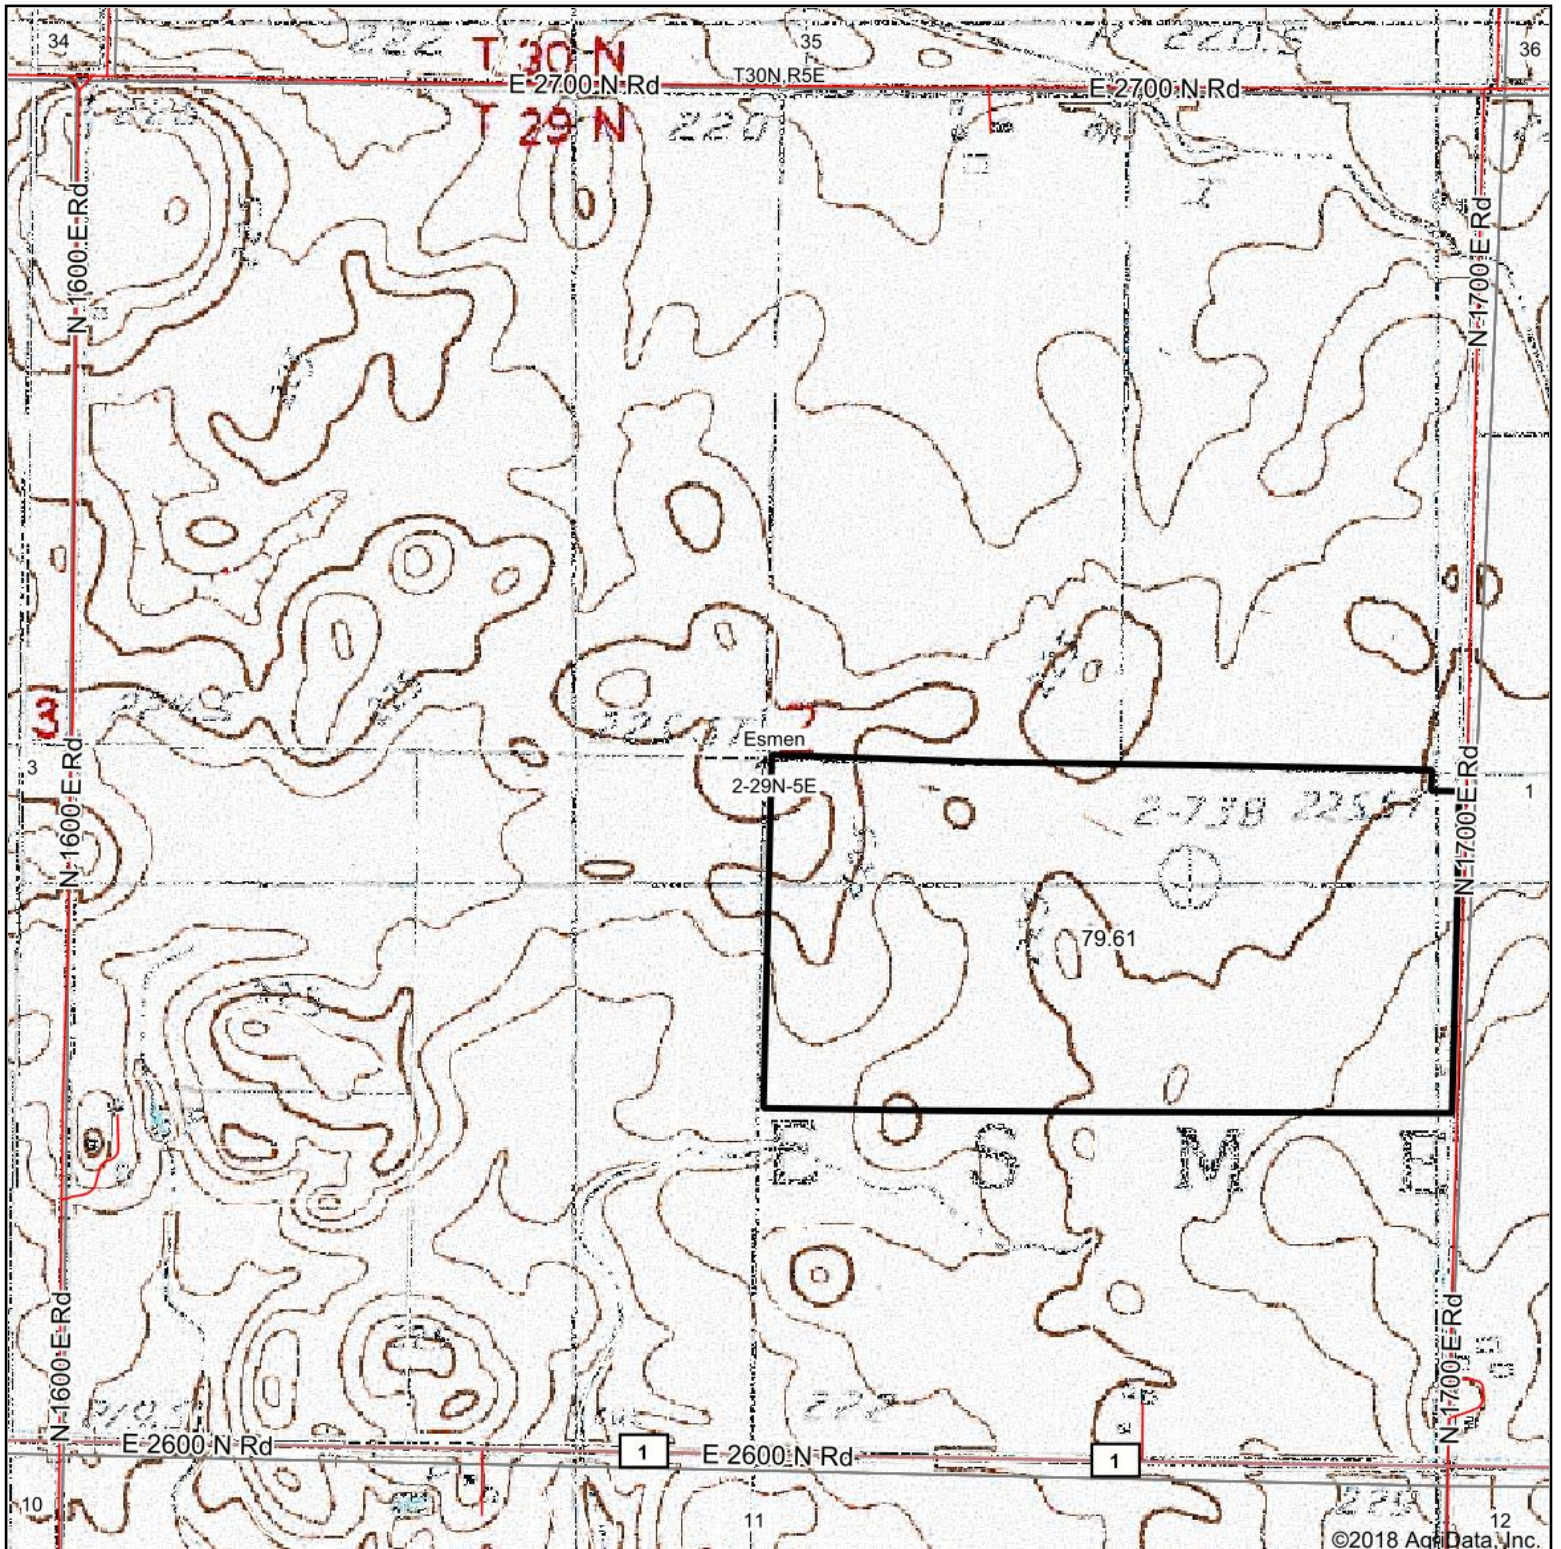

# Topography Map

map center: 41° 0' 42.93, -88° 36' 52.64

**2-29N-5E**  
**Livingston County**  
**Illinois**

10/6/2018

Maps Provided By:  
  
CUSTOMIZED ONLINE MAPPING  
© AgriData, Inc. 2018 www.AgridataInc.com