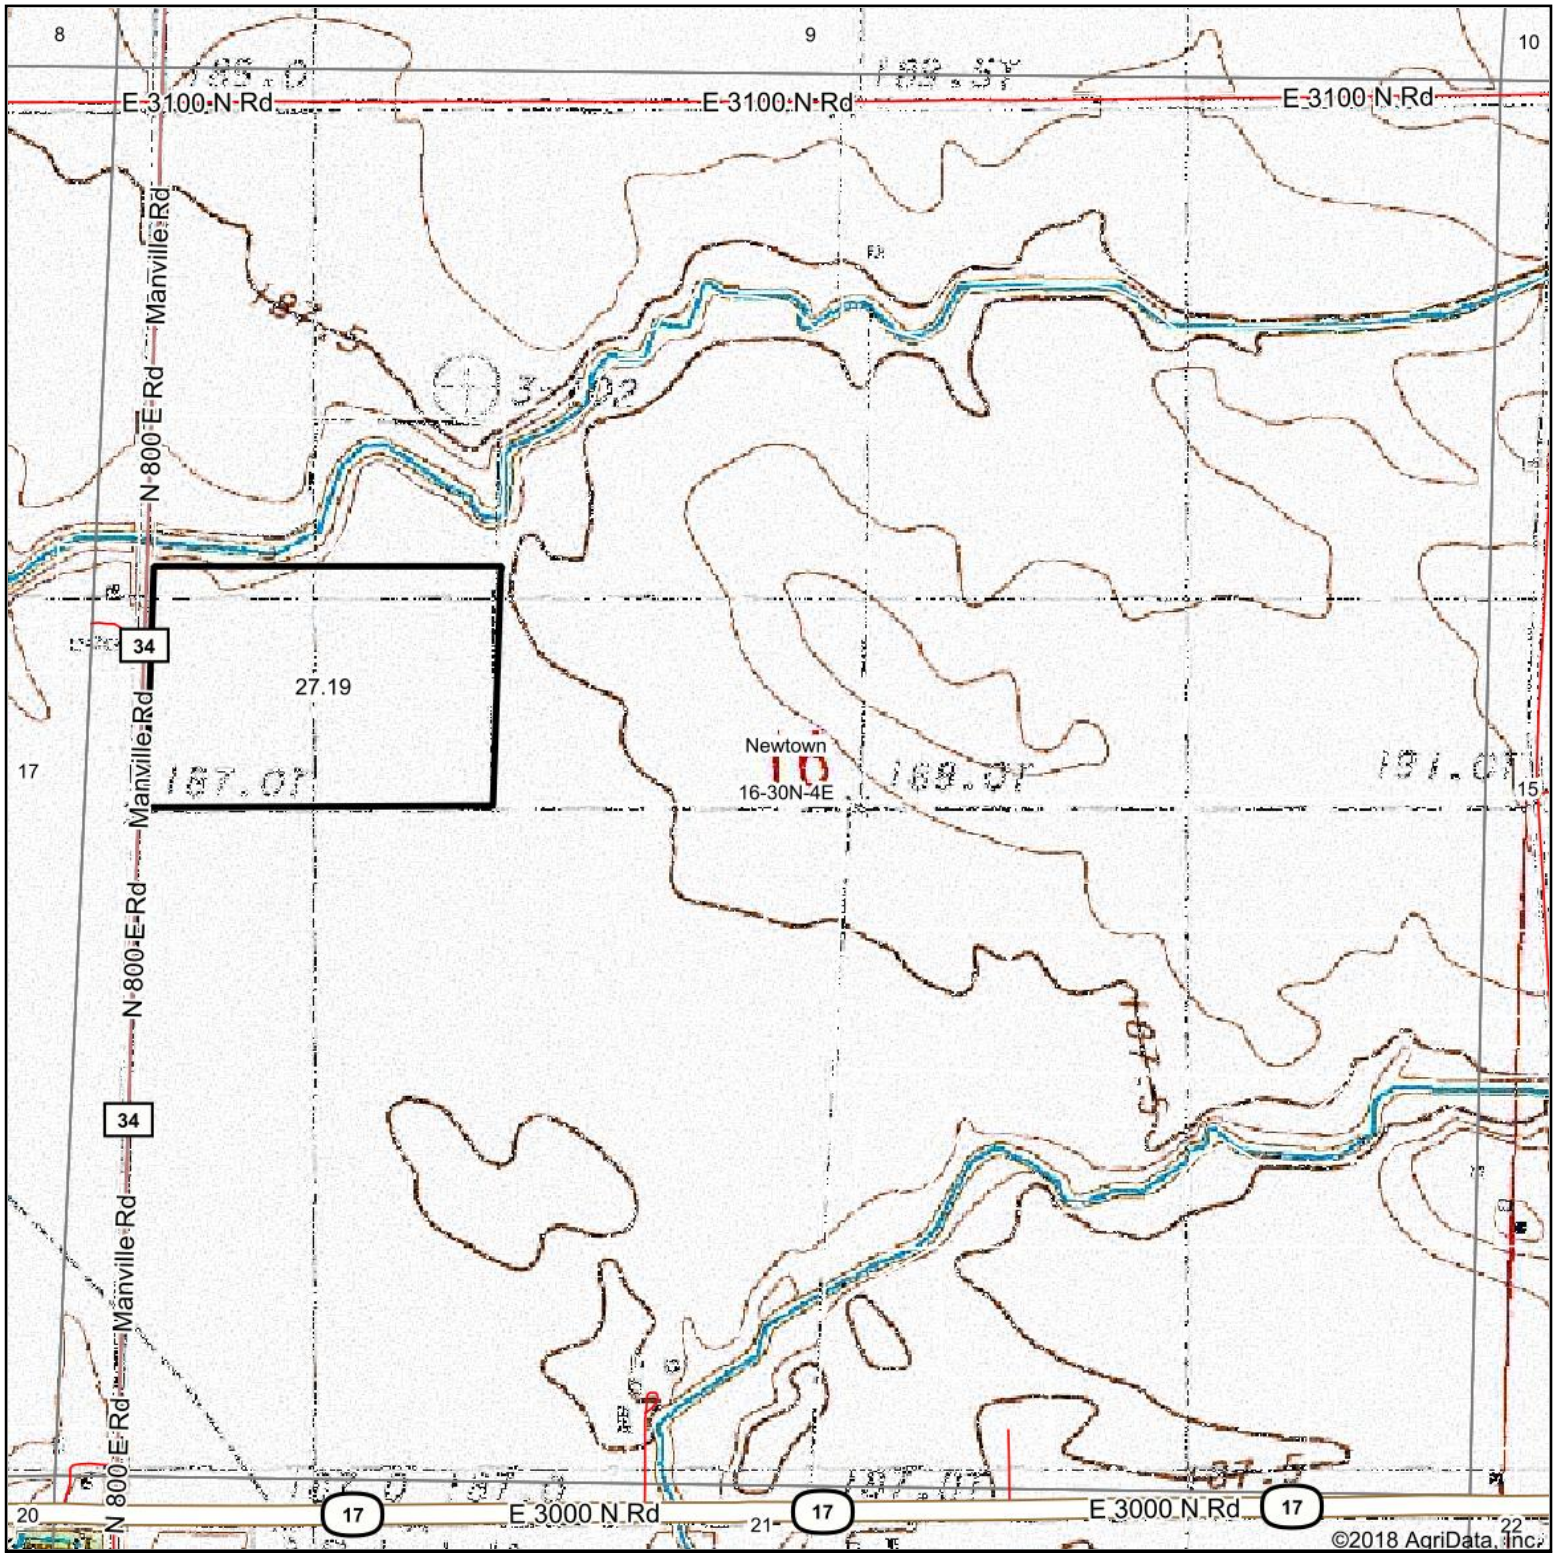

Topography Map

©2018 AgriData, Inc.

map center: 41° 4' 11.09, -88° 46' 1.88

16-30N-4E
Livingston County
Illinois

10/1/2018

Maps Provided By:

CUSTOMIZED ONLINE MAPPING
© AgriData, Inc. 2018 www.AgriDataInc.com