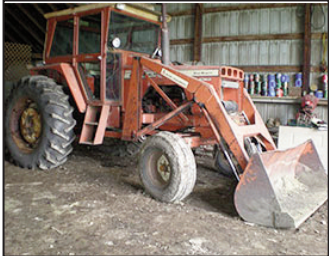

Saturday, August 15, 2020 At 10:00 AM

See Photos @ www.bradleyauctionsinc.com

Tractor & Loader (To Sell At Approx. 1:00 pm)

Allis Chalmers XT190, Gas, Full Vision Cab, 3 Point, P.T.O, Dual Hyd., Rear Wts., w/A.C. 500 Hyd. Loader, 4,003 Hrs.

8 Ft. Rear/3 Point Blade
Light Running Gear on Rubber Tires

Snowmobile Trailer (To Sell At Approx. 1:00 pm)

1980 Sno-Trail Snowmobile Trailer, (7'6"W x 10'L)

Zero-Turn Mower & Lawn Equipment (Mowers To Sell At Approx. 1:00 pm)

2019 Cub Cadet Ultima ZTI, Zero Turn Mower, 24 H.p. Kohler, 54" Deck, Only 11.9 Hrs., Ser. No. 1F069H50154
2015 Cub Cadet XT2 "Enduro Series" Lawn Tractor, 22 H.p. Kohler, 42" Deck, Hydro-Foot Drive, 255 Hrs., Ser. No. 60292
2007 Cub Cadet LT 1045 Lawn Tractor, 20 H.p. Kohler, 46" Deck, Hydro., 285 Hrs., Ser. No. 10404
Agri-Fab Lawn Cart, 10 Cu.Ft., Trip Bed
Agri-Fab Broadcast Seeder, (Pull)
Mantis Mini-Tiller, Gas
Stihl MSA 120C Chain Saw, (Battery Powered)
Cub Cadet STS9L String Trimmer, (Battery Powered)
Craftsman Elect. Leaf Blower
Portland 14" Elect. Chain Saw
2- Overhead Fuel Tanks w/Stands
Wagon Endgate Seeder
R.T. Wheelbarrow
Steel & Wood Fence Posts