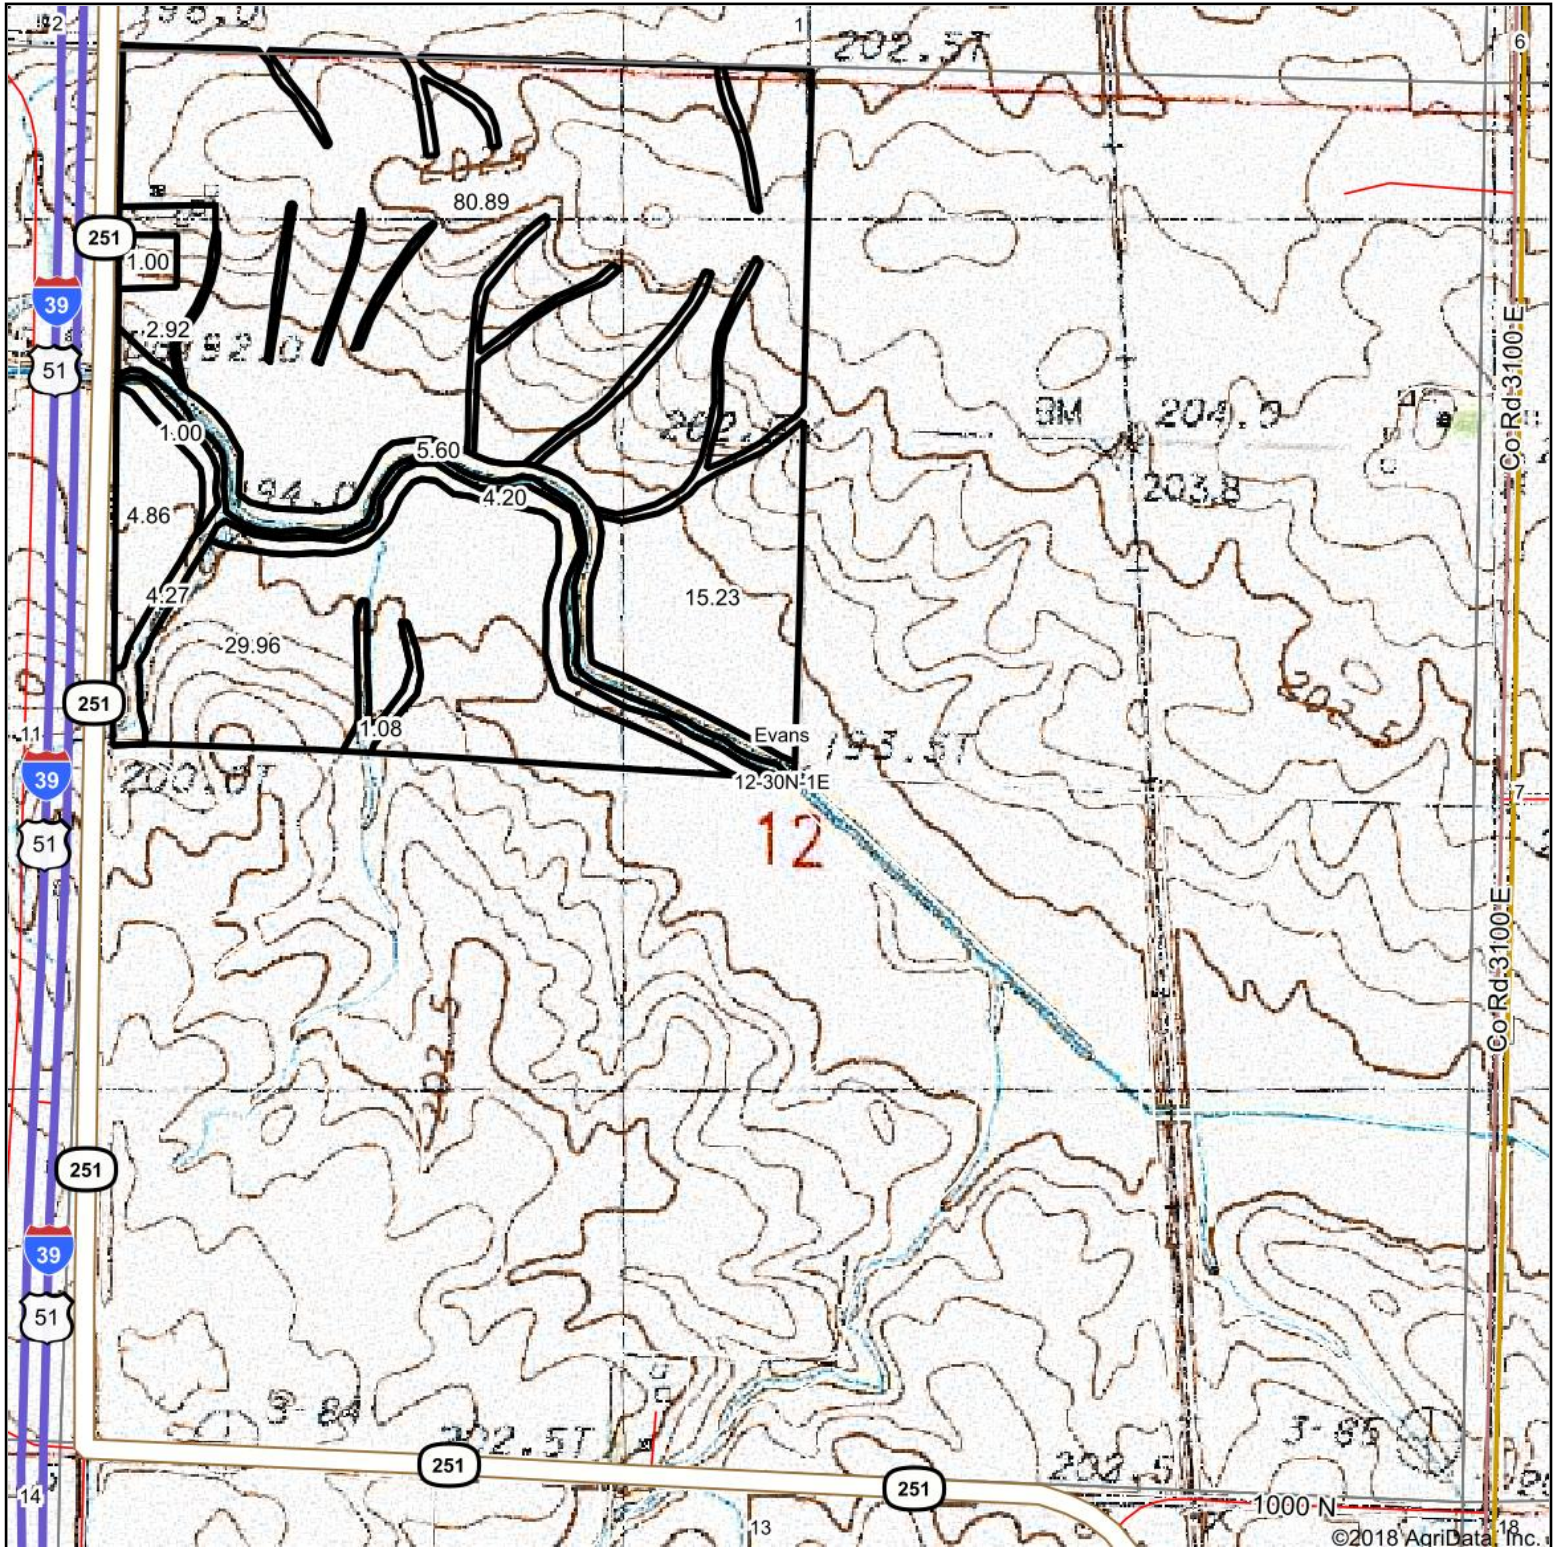

Topography Map

map center: 41° 4' 44.69, -89° 3' 26.53

12-30N-1E
Marshall County
Illinois

10/20/2018

Maps Provided By:

CUSTOMIZED ONLINE MAPPING
© AgriData, Inc. 2018 www.AgriDataInc.com