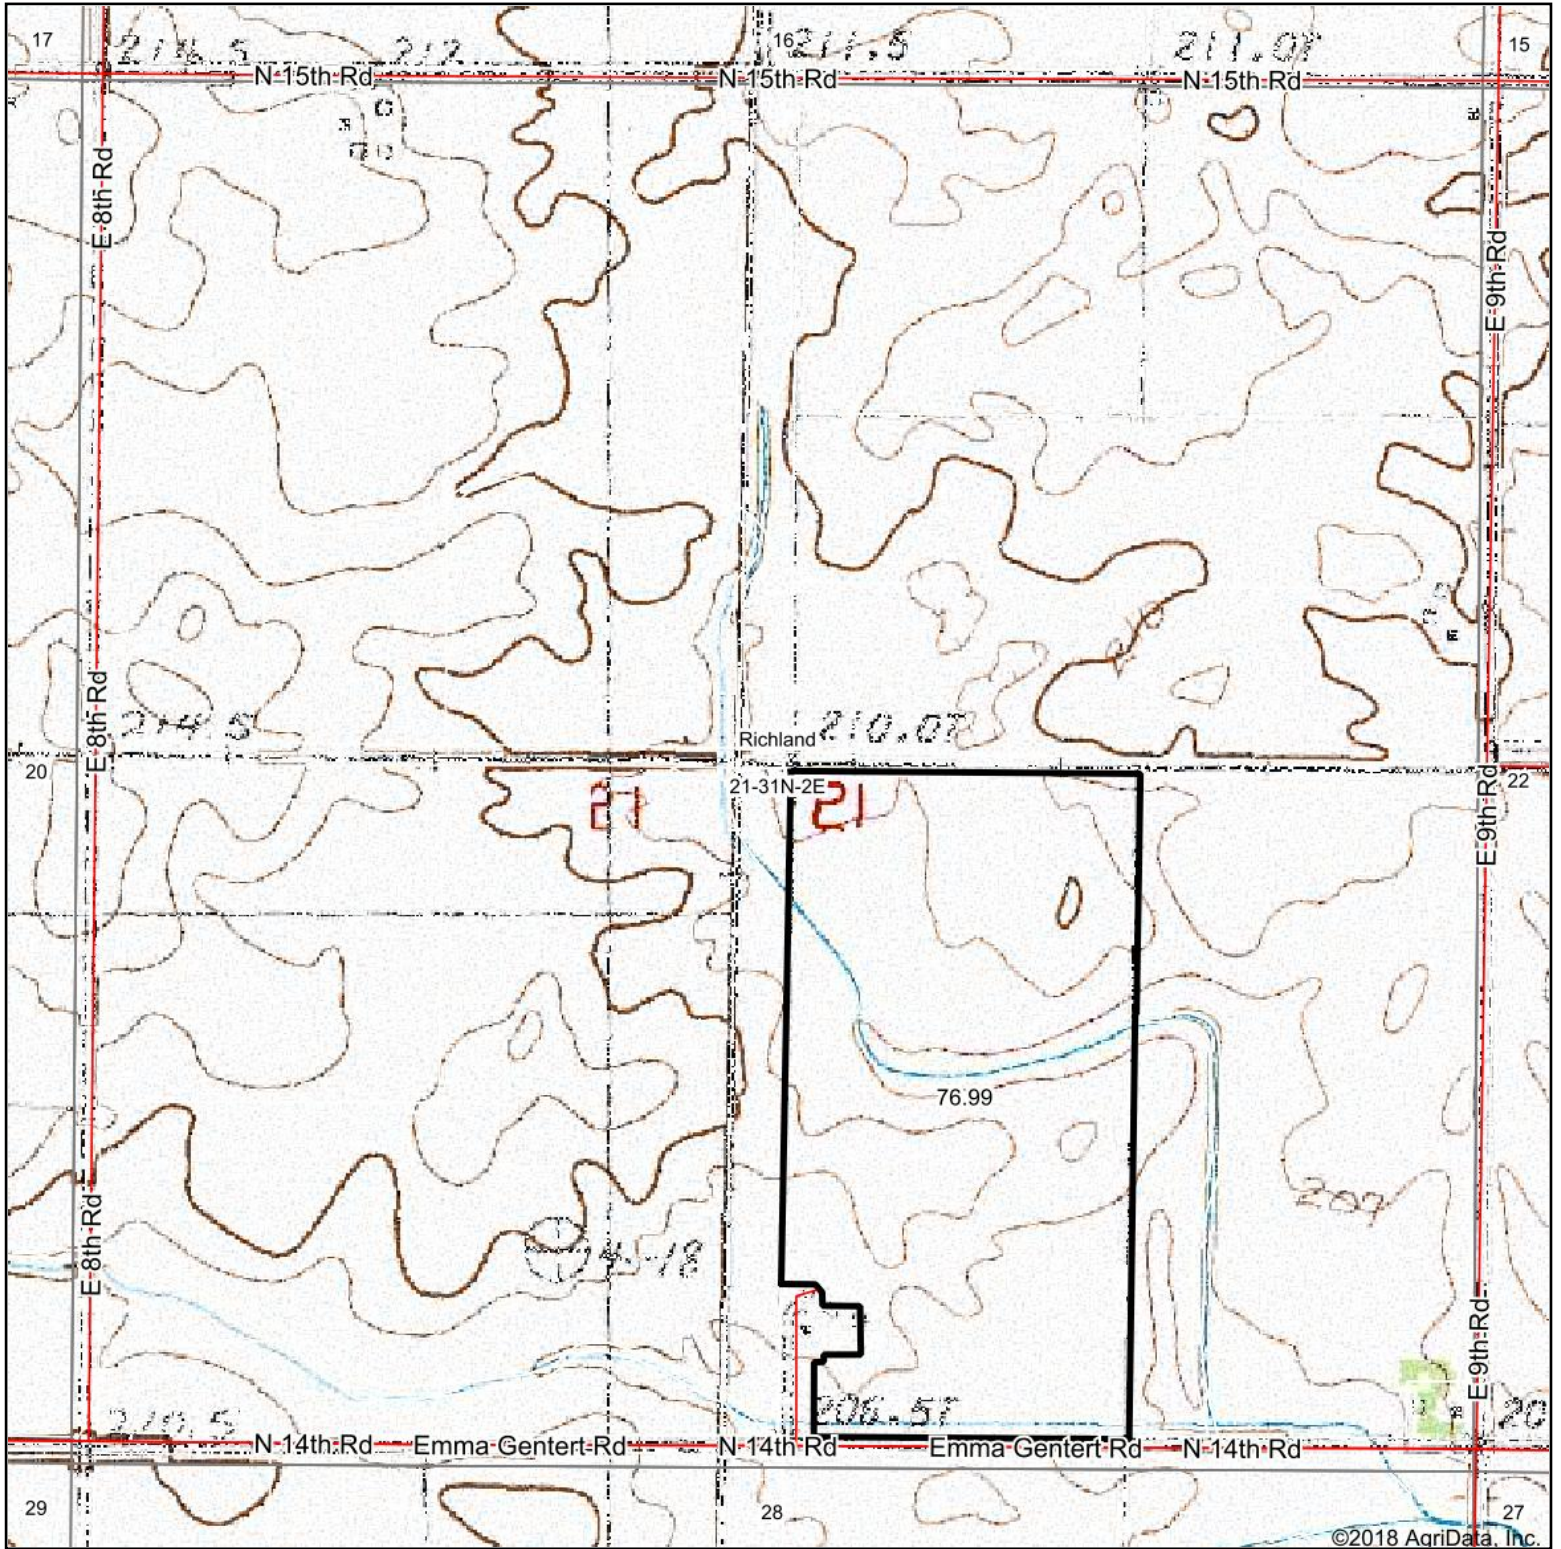

Topography Map

map center: 41° 8' 28.96, -88° 59' 58.24

21-31N-2E
La Salle County
Illinois

10/20/2018

Maps Provided By:

CUSTOMIZED ONLINE MAPPING
© AgriData, Inc. 2018 www.AgrIDataInc.com