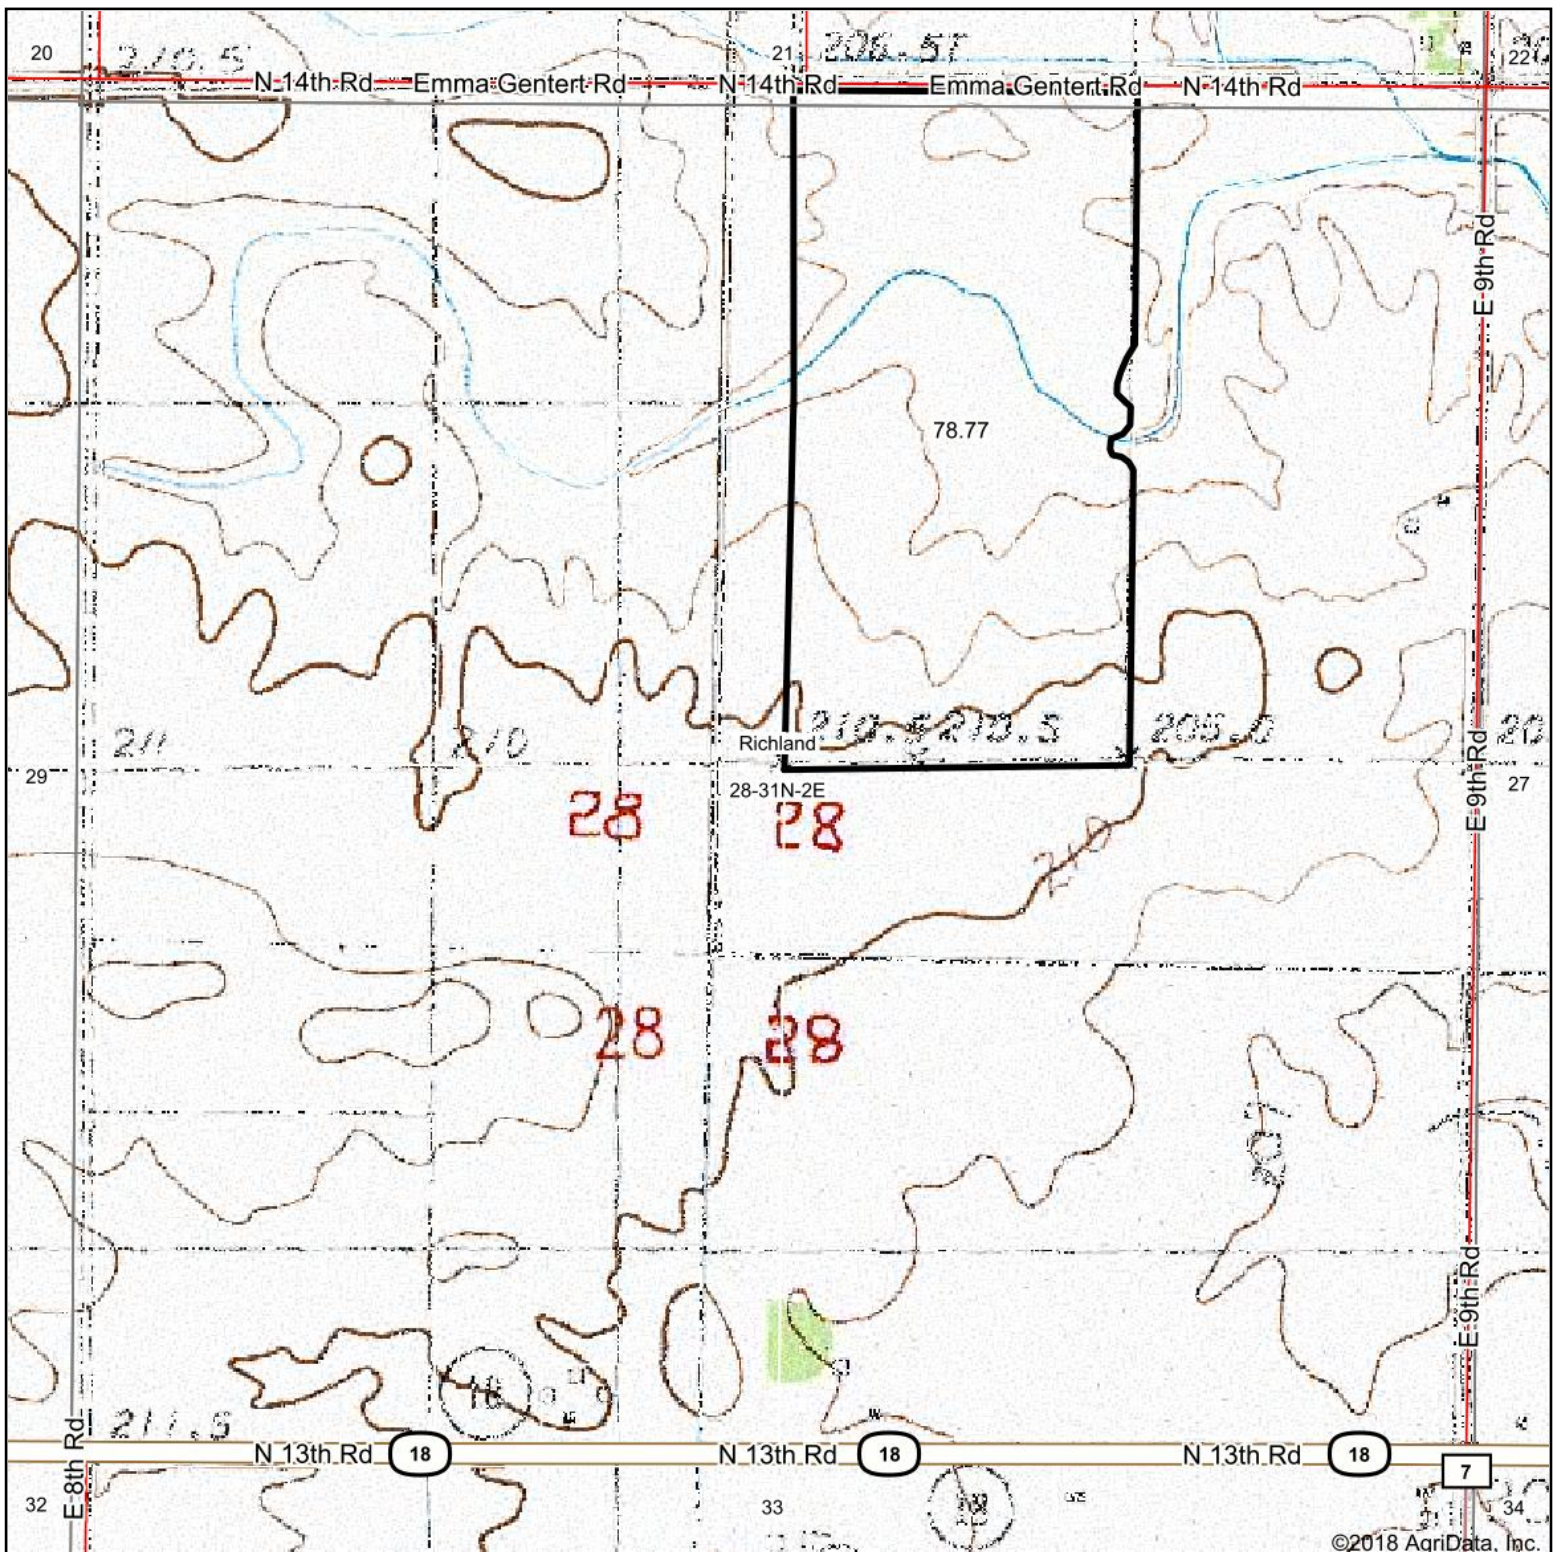

Topography Map

map center: 41° 7' 36.82, -88° 59' 57.18

28-31N-2E
La Salle County
Illinois

10/20/2018

Maps Provided By:
surety
CUSTOMIZED ONLINE MAPPING
© AgriData, Inc. 2018 www.AgrIDataInc.com