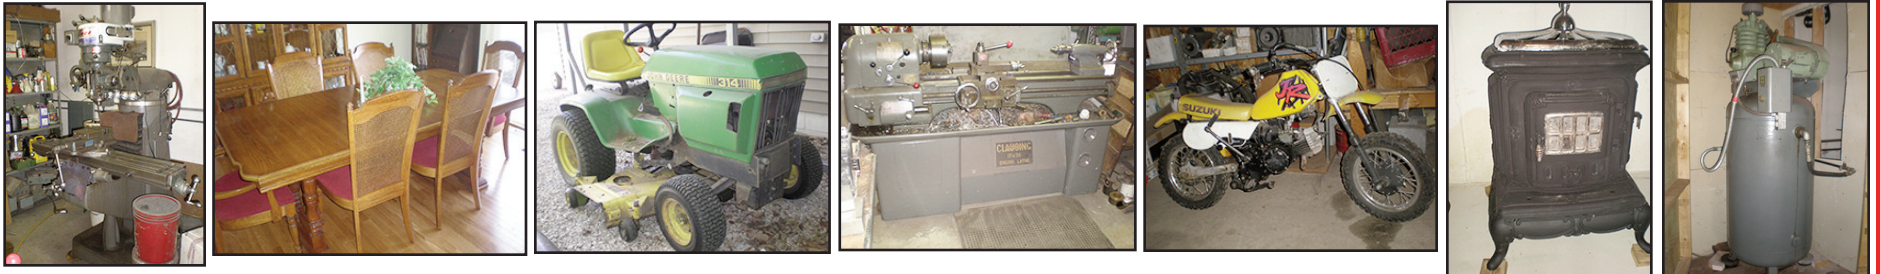

## Machine Shop Equipment

Clausing Engine Lathe, 13" Swing x 36" Bed  
 Enco Upright Milling Machine, 9" x 30" Bed  
 Boyar-Schultz "Model 612" Surface Grinder on Stand  
 Dia. M150 Metal Cutting Bandsaw, on Wheels,  
 Hvy. Duty, (German Made)  
 Red Arrow Hyd. Shop Press, 40 Ton (Model  
 Hup 850)  
 Lg. Upright Air Compressor, 2 Stage, 5  
 H.P./220 Volt/3 Phase, 80 Gal. Tank  
 Lg. Steel Rack w/Contents, (Stock Steel)  
 Lg. Steel Shelving Unit, Dbl. Sided, (Hvy. Duty)  
 Lg. Steel Exhaust Hood w/fan, (48" x 48")  
 Assorted Leveling Pads for Shop Machines