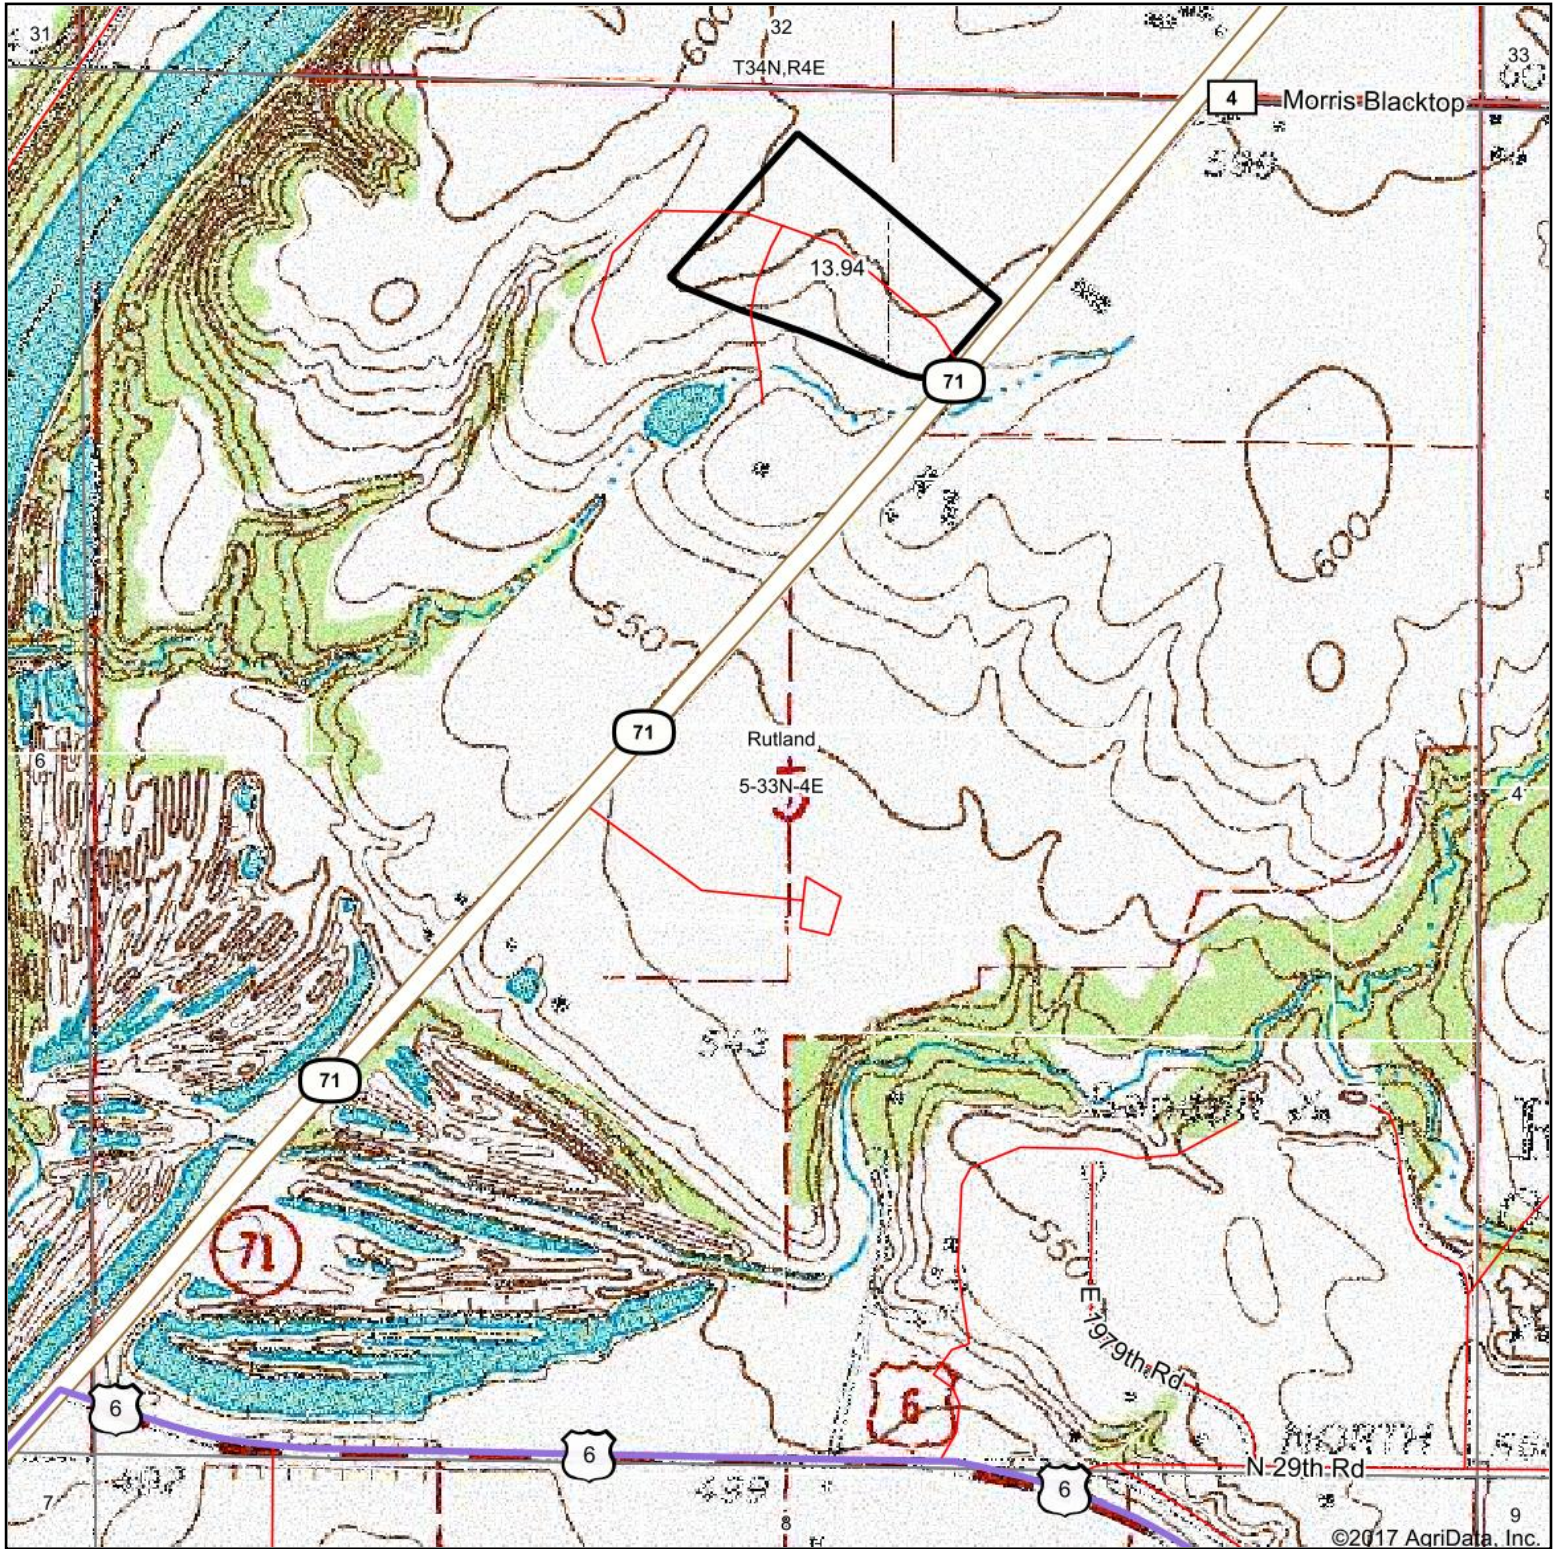

Topography Map

map center: 41° 21' 39.81, -88° 47' 35.39

0ft 856ft 1713ft

5-33N-4E
La Salle County
Illinois

11/7/2017

Maps Provided By:

CUSTOMIZED ONLINE MAPPING
© AgriData, Inc. 2017 www.AgriDataInc.com