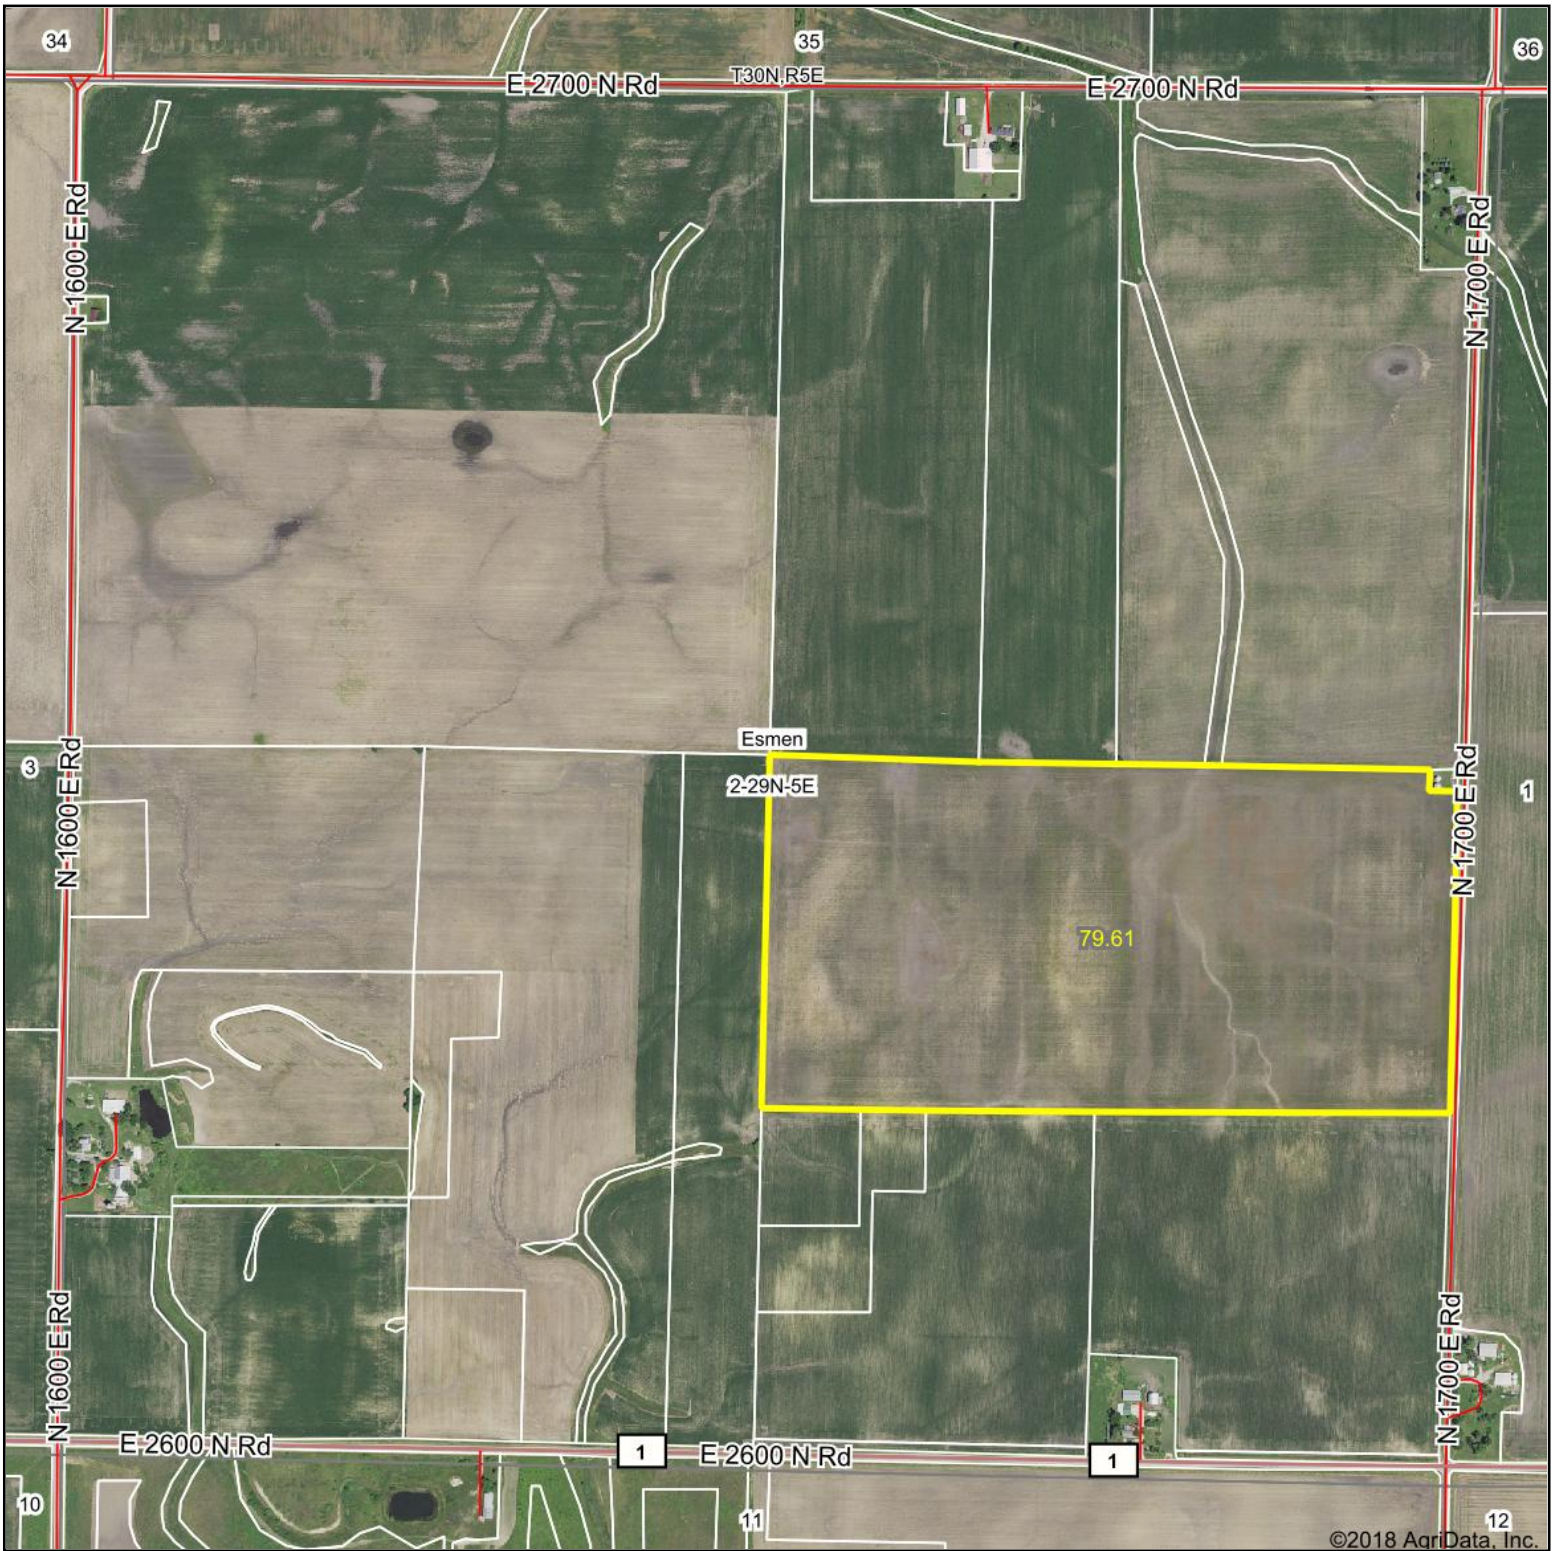

Aerial Map

©2018 AgriData, Inc.

map center: 41° 0' 42.93, -88° 36' 52.64

2-29N-5E
Livingston County
Illinois

10/6/2018

Maps Provided By:
surety
CUSTOMIZED ONLINE MAPPING
© AgriData, Inc. 2018 www.AgriDataInc.com