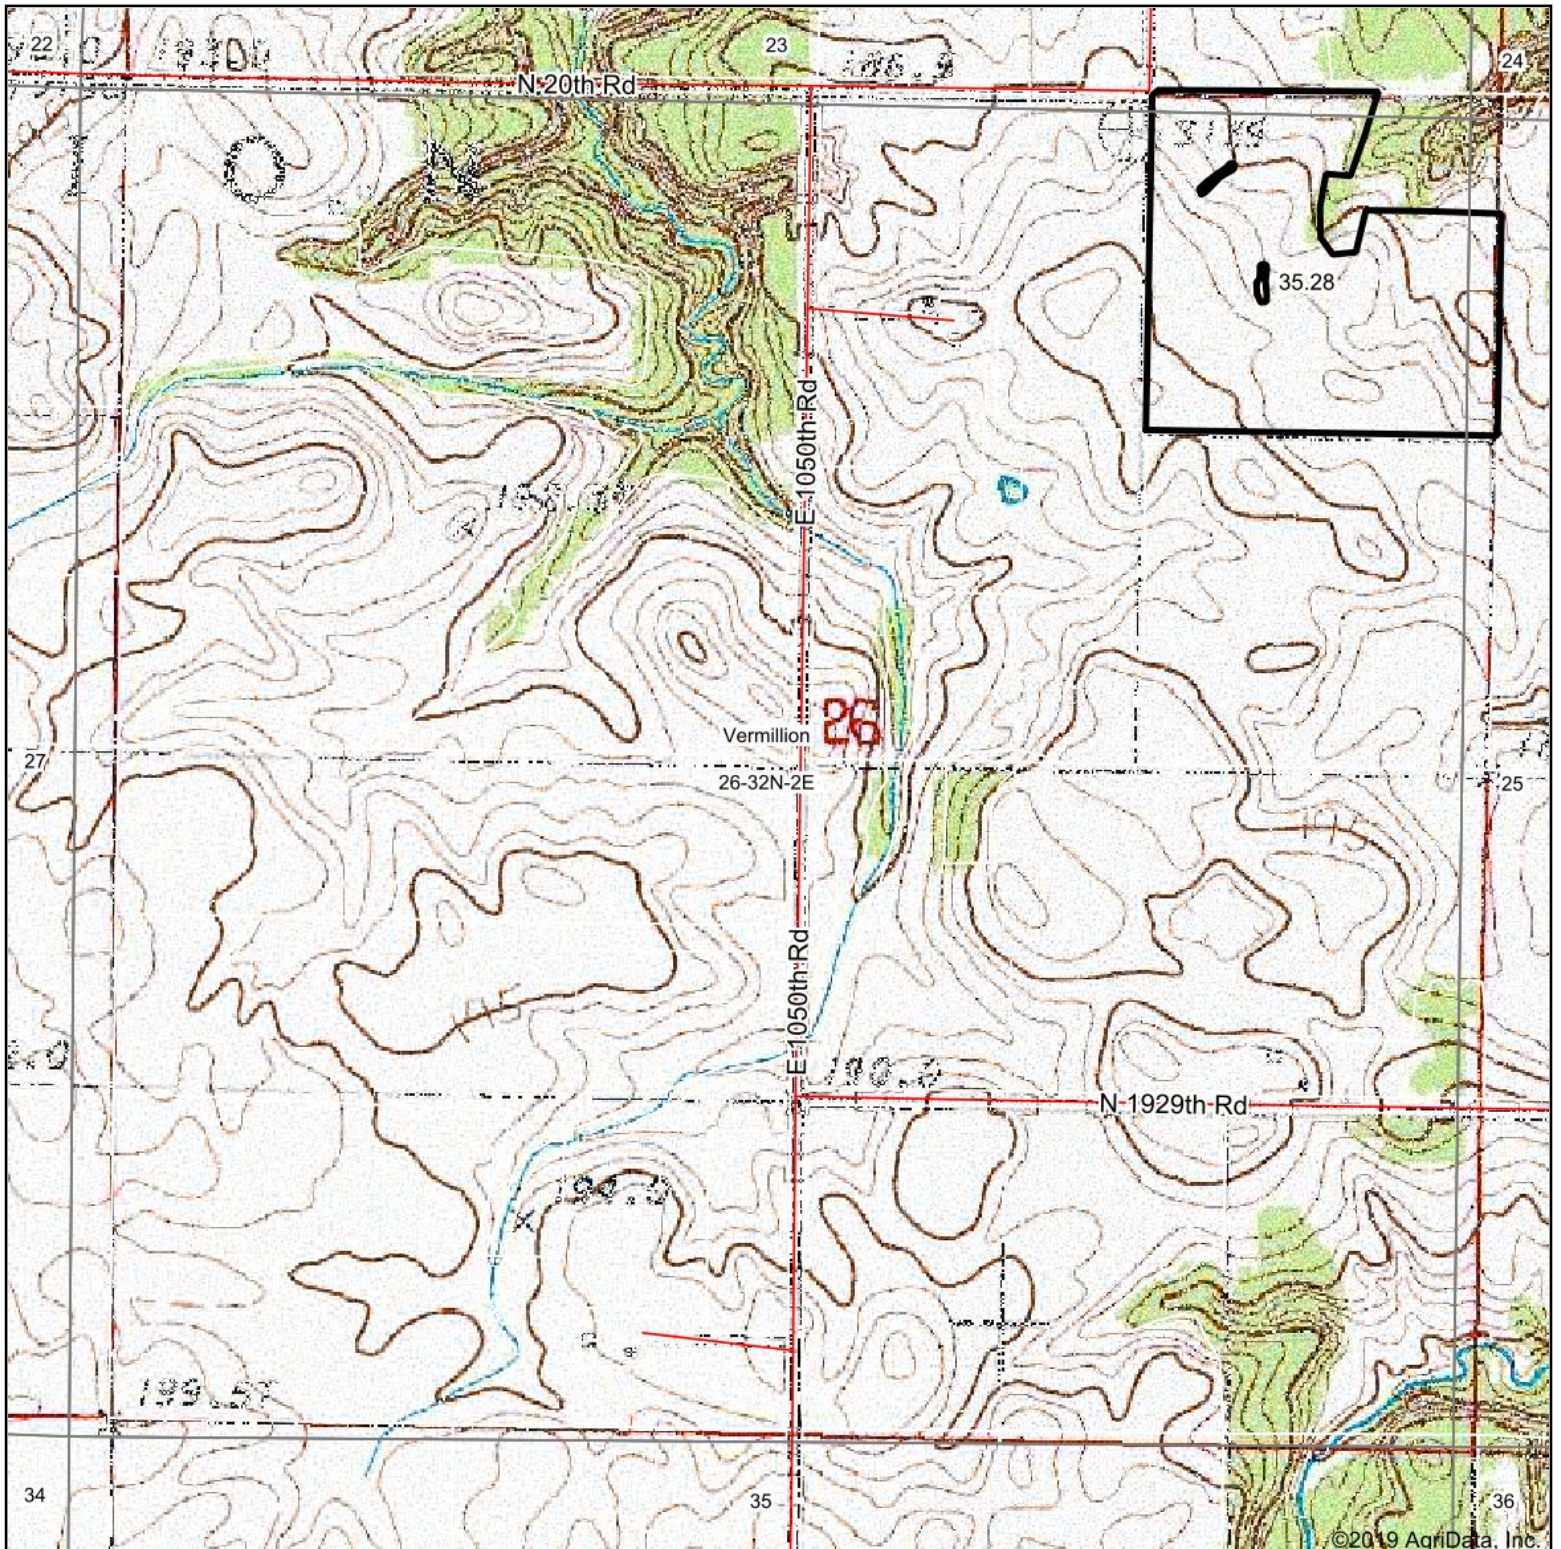

Topography Map

map center: 41° 12' 51.02, -88° 57' 42.37

26-32N-2E
La Salle County
Illinois

Maps Provided By:

CUSTOMIZED ONLINE MAPPING
© AgriData, Inc. 2019 www.AgrIDataInc.com

3/21/2019