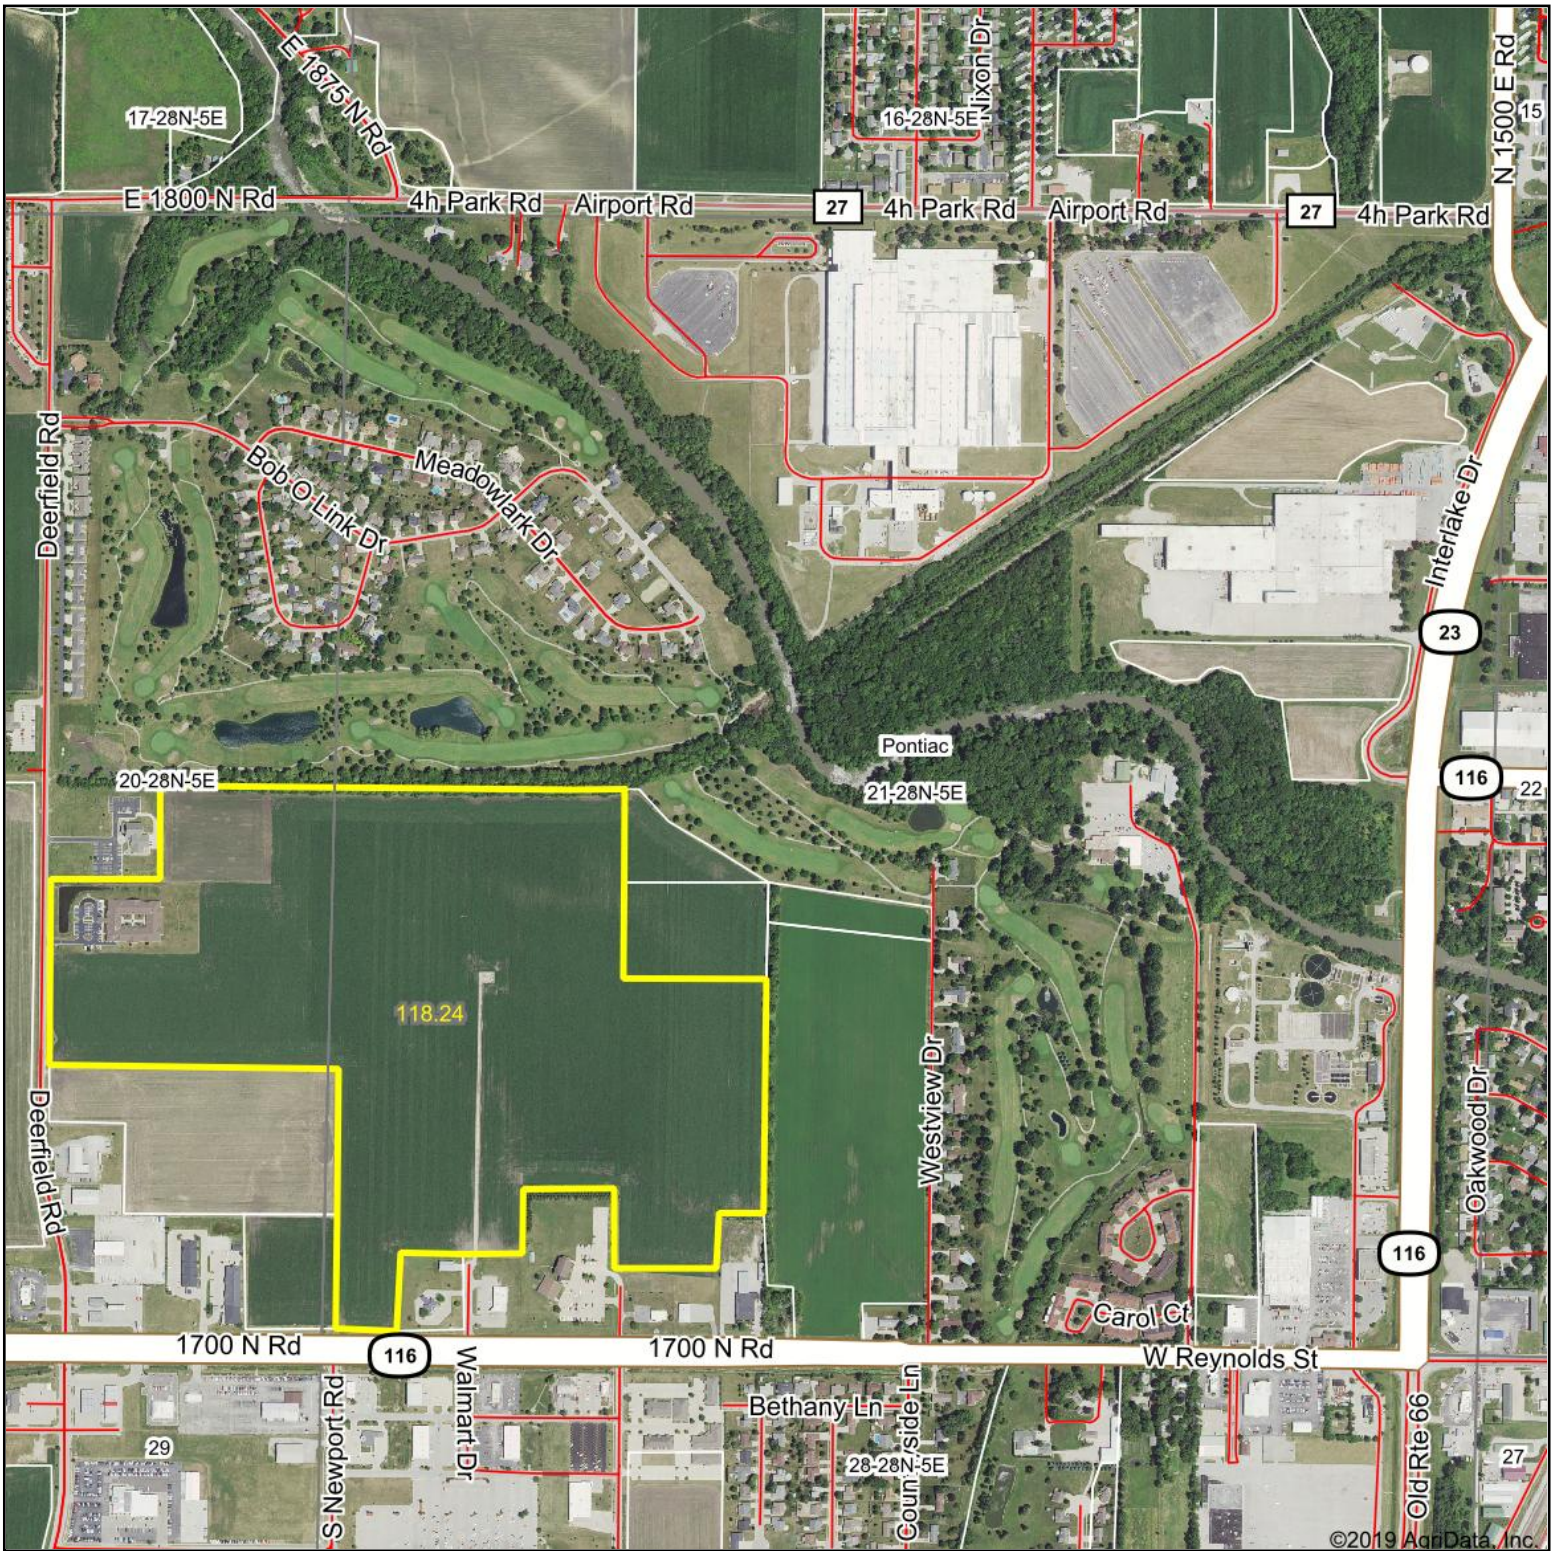

Aerial Map

©2019 AgriData, Inc.

map center: 40° 52' 51.3, -88° 39' 17.18

21-28N-5E
Livingston County
Illinois

Maps Provided By:

CUSTOMIZED ONLINE MAPPING
© AgriData, Inc. 2019 www.AgriDataInc.com

3/1/2019